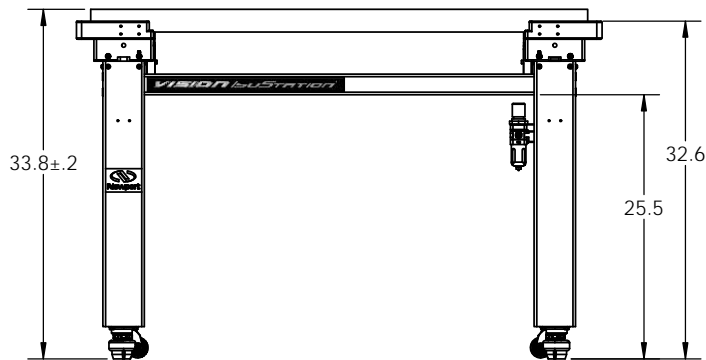

1/4-20 x 1" SPACING, 1/2" BORDER FOR VISXXXX  
 M6 X 25mm SPACING, 12.5mm BORDER FOR M-VISXXXX

VIS SYSTEM	DIM A	DIM B	DIM C in.	DIM D in.
VIS2424-IG2-125A	24.0 in	24.0 in	26.8	26.8
VIS2436-IG2-125A	24.0 in	36.0 in	26.8	38.8
VIS3030-IG2-125A	30.0 in	30.0 in	32.8	32.8
VIS3036-IG2-125A	30.0 in	36.0 in	32.8	38.8
VIS3048-IG2-125A	30.0 in	48.0 in	32.8	50.8
M-VIS2424-IG2-125A	600 mm	600 mm	26.8	26.8
M-VIS2436-IG2-125A	600 mm	900 mm	26.8	38.8
M-VIS3030-IG2-125A	750 mm	750 mm	32.8	32.8
M-VIS3036-IG2-125A	750 mm	900 mm	32.8	38.8
M-VIS3048-IG2-125A	750 mm	1200 mm	32.8	50.8