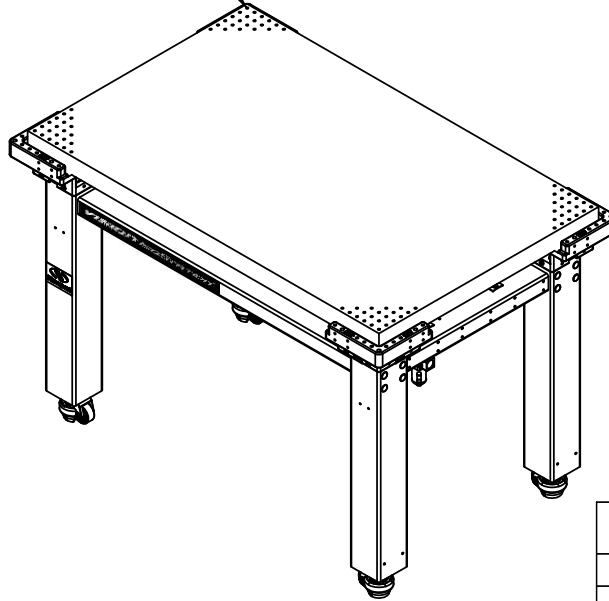

1/4-20 x 1" SPACING, 1/2" BORDER FOR VISXXXX  
 M6 X 25mm SPACING, 12.5mm BORDER FOR M-VISXXXX

VIS SYSTEM	DIM A	DIM B	DIM C in.	DIM D in.
VIS2424-IG2-125A	24.0 in	24.0 in	26.8	26.8
VIS2436-IG2-125A	24.0 in	36.0 in	26.8	38.8
VIS3030-IG2-125A	30.0 in	30.0 in	32.8	32.8
VIS3036-IG2-125A	30.0 in	36.0 in	32.8	38.8
VIS3048-IG2-125A	30.0 in	48.0 in	32.8	50.8
M-VIS2424-IG2-125A	600 mm	600 mm	26.8	26.8
M-VIS2436-IG2-125A	600 mm	900 mm	26.8	38.8
M-VIS3030-IG2-125A	750 mm	750 mm	32.8	32.8
M-VIS3036-IG2-125A	750 mm	900 mm	32.8	38.8
M-VIS3048-IG2-125A	750 mm	1200 mm	32.8	50.8